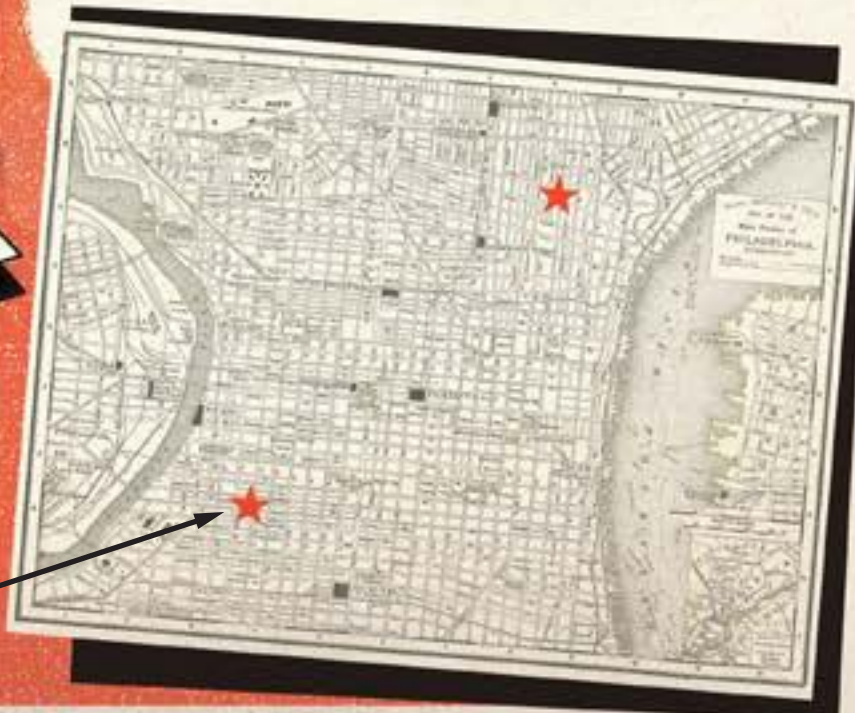

honeyssitneat.com - 215-732-5130

DELIVERED OR PICK UP FROM

SOUTH ST LOCATION - 2101 SOUTH ST. 19146

NO DELIVERY FEE ON ORDERS FOR 3 PEOPLE OR MORE.